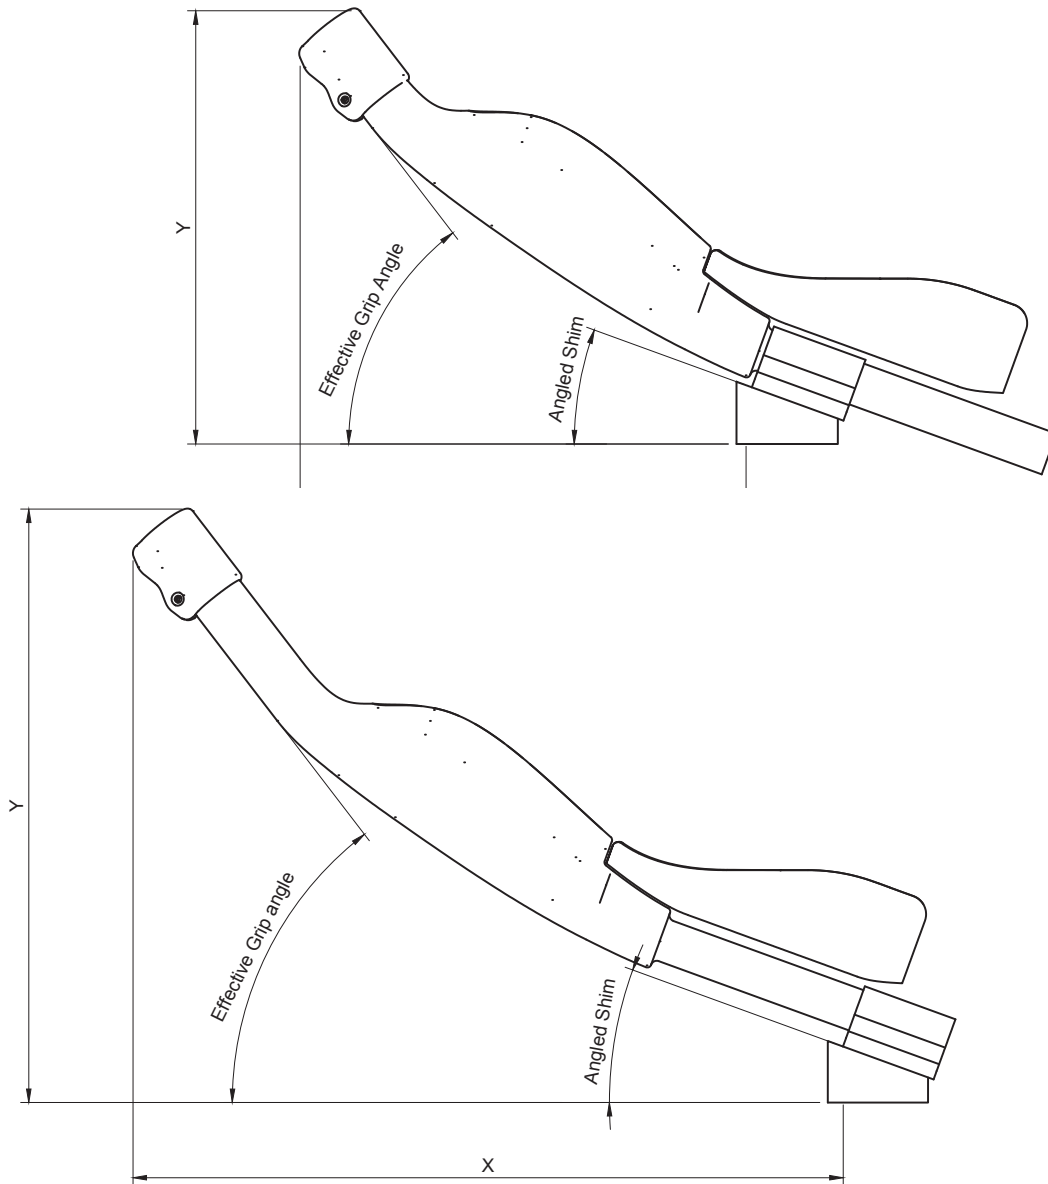

.66 Extension Range of Reach

Information regarding the maximum and minimum reach for the .66 extension for each angled shim with a short shimano grip.

Angle	Measurement	Minimum	Maximum	Effective Grip Angle
15 °	x	248mm	391mm	47.5 °
	y	201mm	274mm	
20 °	x	233mm	368mm	52.5 °
	y	224mm	308mm	
25 °	x	216mm	344mm	57.5 °
	y	245mm	341mm	
30 °	x	197mm	316mm	62.5 °
	y	265mm	372mm	