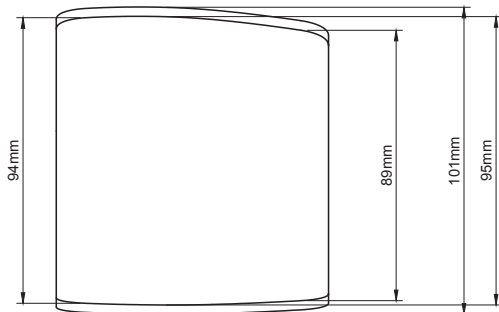

DRAG2ZERO

.44 Armrest Information

.44 Standard

.44 Short

.44 Narrow